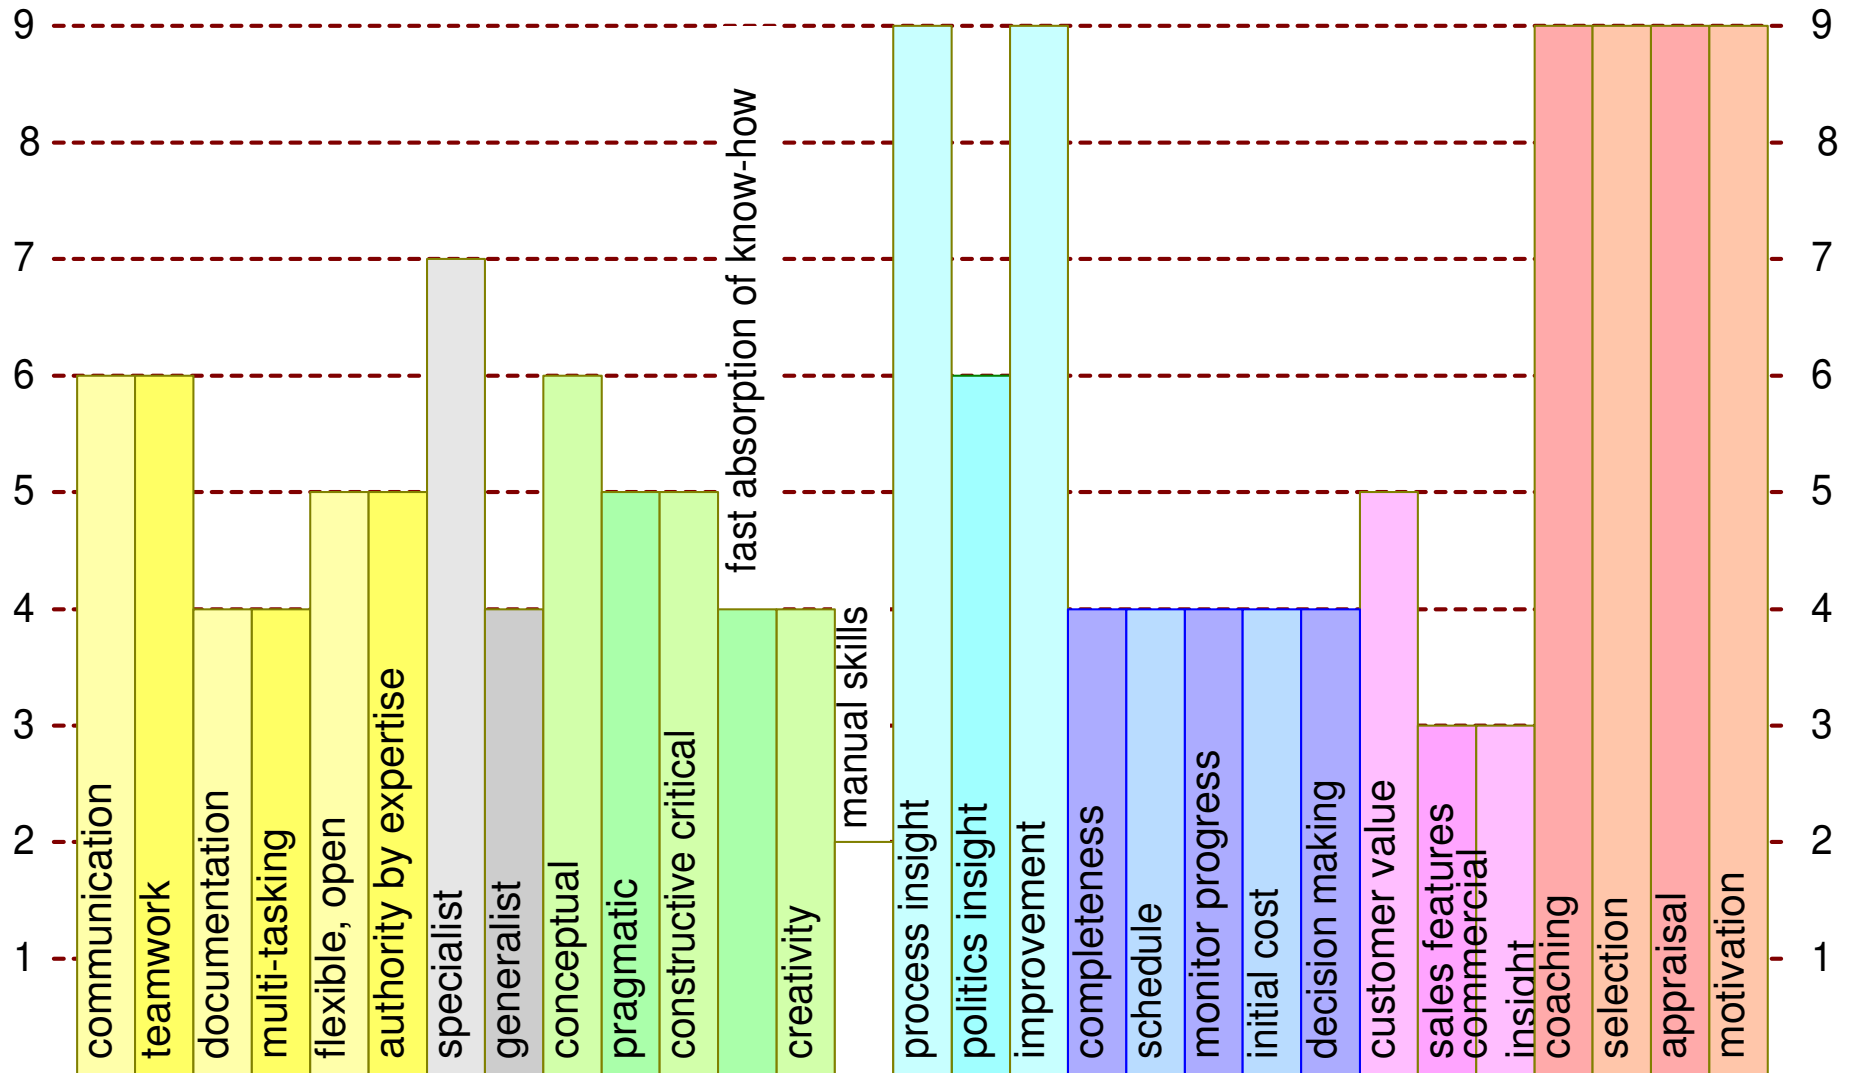

System Architect

Test Engineer

Developer

Operational Leader

Line Manager

Commercial Manager

The numbers behind the bars

	communication	teamwork	documentation	multi-tasking	flexible, open	authority by expertise	specialist	generalist	conceptual	pragmatic	constructive critical	fast absorption of know-how	creativity	manual skills	process insight	politics insight	improvement	completeness	schedule	monitor progress	initial cost	decision making	customer value	sales features	commercial insight	coaching	selection	appraisal	motivation
systems architect	9	8	9	9	9	9	3	9	9	7	9	9	8	3	7	7	5	3	5	2	5	8	8	4	4	6	5	3	7
test engineer	5	6	4	4	5	8	4	7	4	9	6	9	4	9	6	4	4	3	4	3	3	3	6	3	2	2	2	2	4
developer	6	8	7	4	6	6	9	3	6	8	6	5	9	7	6	5	4	7	7	6	8	4	5	3	2	2	3	2	2
operational leader	8	8	4	9	5	4	2	6	4	9	5	5	5	3	9	9	5	9	9	9	9	9	7	5	3	5	6	6	8
line manager	6	6	4	4	5	5	7	4	6	5	5	4	4	2	9	6	9	4	4	4	4	4	5	3	3	9	9	9	9
commercial manager	9	8	4	8	8	8	2	5	7	9	5	5	9	2	4	4	4	5	5	2	5	8	9	9	9	4	2	2	8