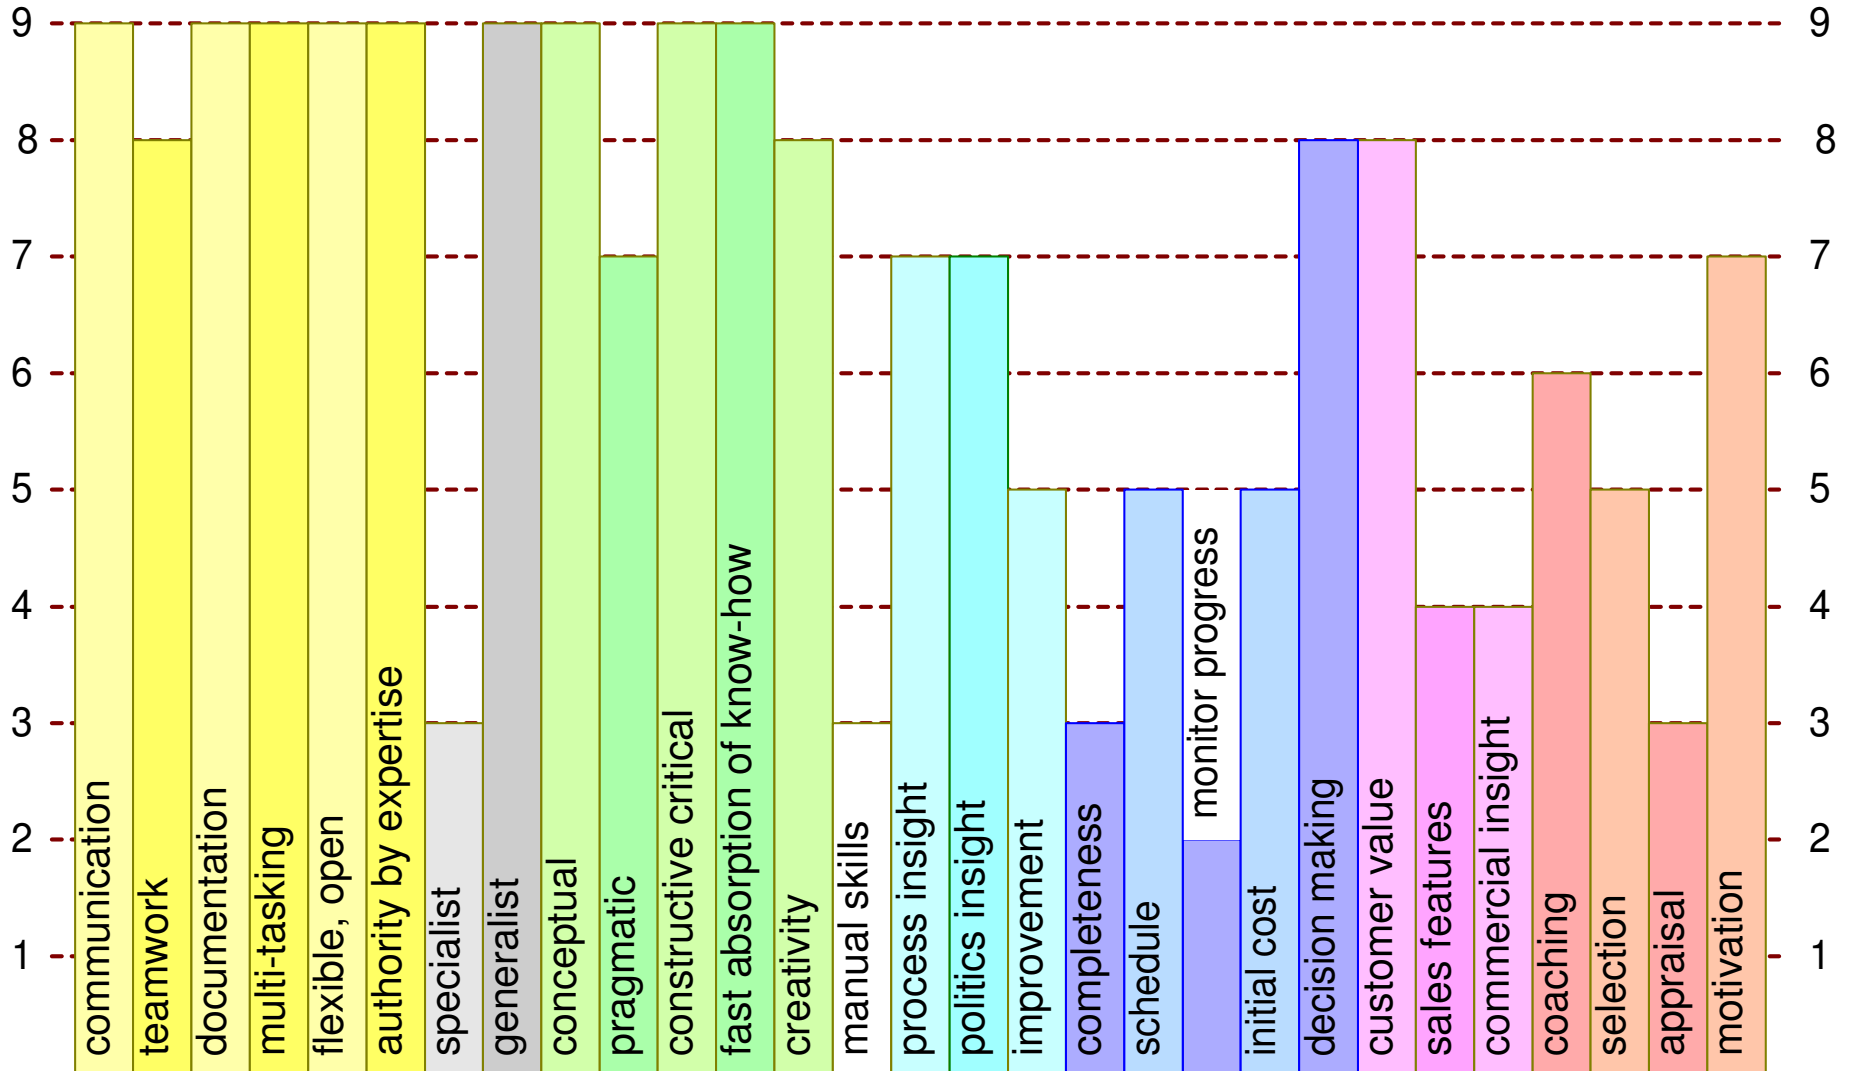

System Architect

Test Engineer

Developer

Operational Leader

Line Manager

Commercial Manager

The numbers behind the bars

	communication	teamwork	documentation	multi-tasking	flexible, open	authority by expertise	specialist	generalist	conceptual	pragmatic	constructive critical	fast absorption of know-how	creativity	manual skills	process insight	politics insight	improvement	completeness	schedule	monitor progress	initial cost	decision making	customer value	sales features	commercial insight	coaching	selection	appraisal	motivation
systems architect	9	8	9	9	9	9	3	9	9	7	9	9	8	3	7	7	5	3	5	2	5	8	8	4	4	6	5	3	7
test engineer	5	6	4	4	5	8	4	7	4	9	6	9	4	9	6	4	4	3	4	3	3	3	6	3	2	2	2	2	4
developer	6	8	7	4	6	6	9	3	6	8	6	5	9	7	6	5	4	7	7	6	8	4	5	3	2	2	3	2	2
operational leader	8	8	4	9	5	4	2	6	4	9	5	5	5	3	9	9	5	9	9	9	9	9	7	5	3	5	6	6	8
line manager	6	6	4	4	5	5	7	4	6	5	5	4	4	2	9	6	9	4	4	4	4	4	5	3	3	9	9	9	9
commercial manager	9	8	4	8	8	8	2	5	7	9	5	5	9	2	4	4	4	5	5	2	5	8	9	9	9	4	2	2	8