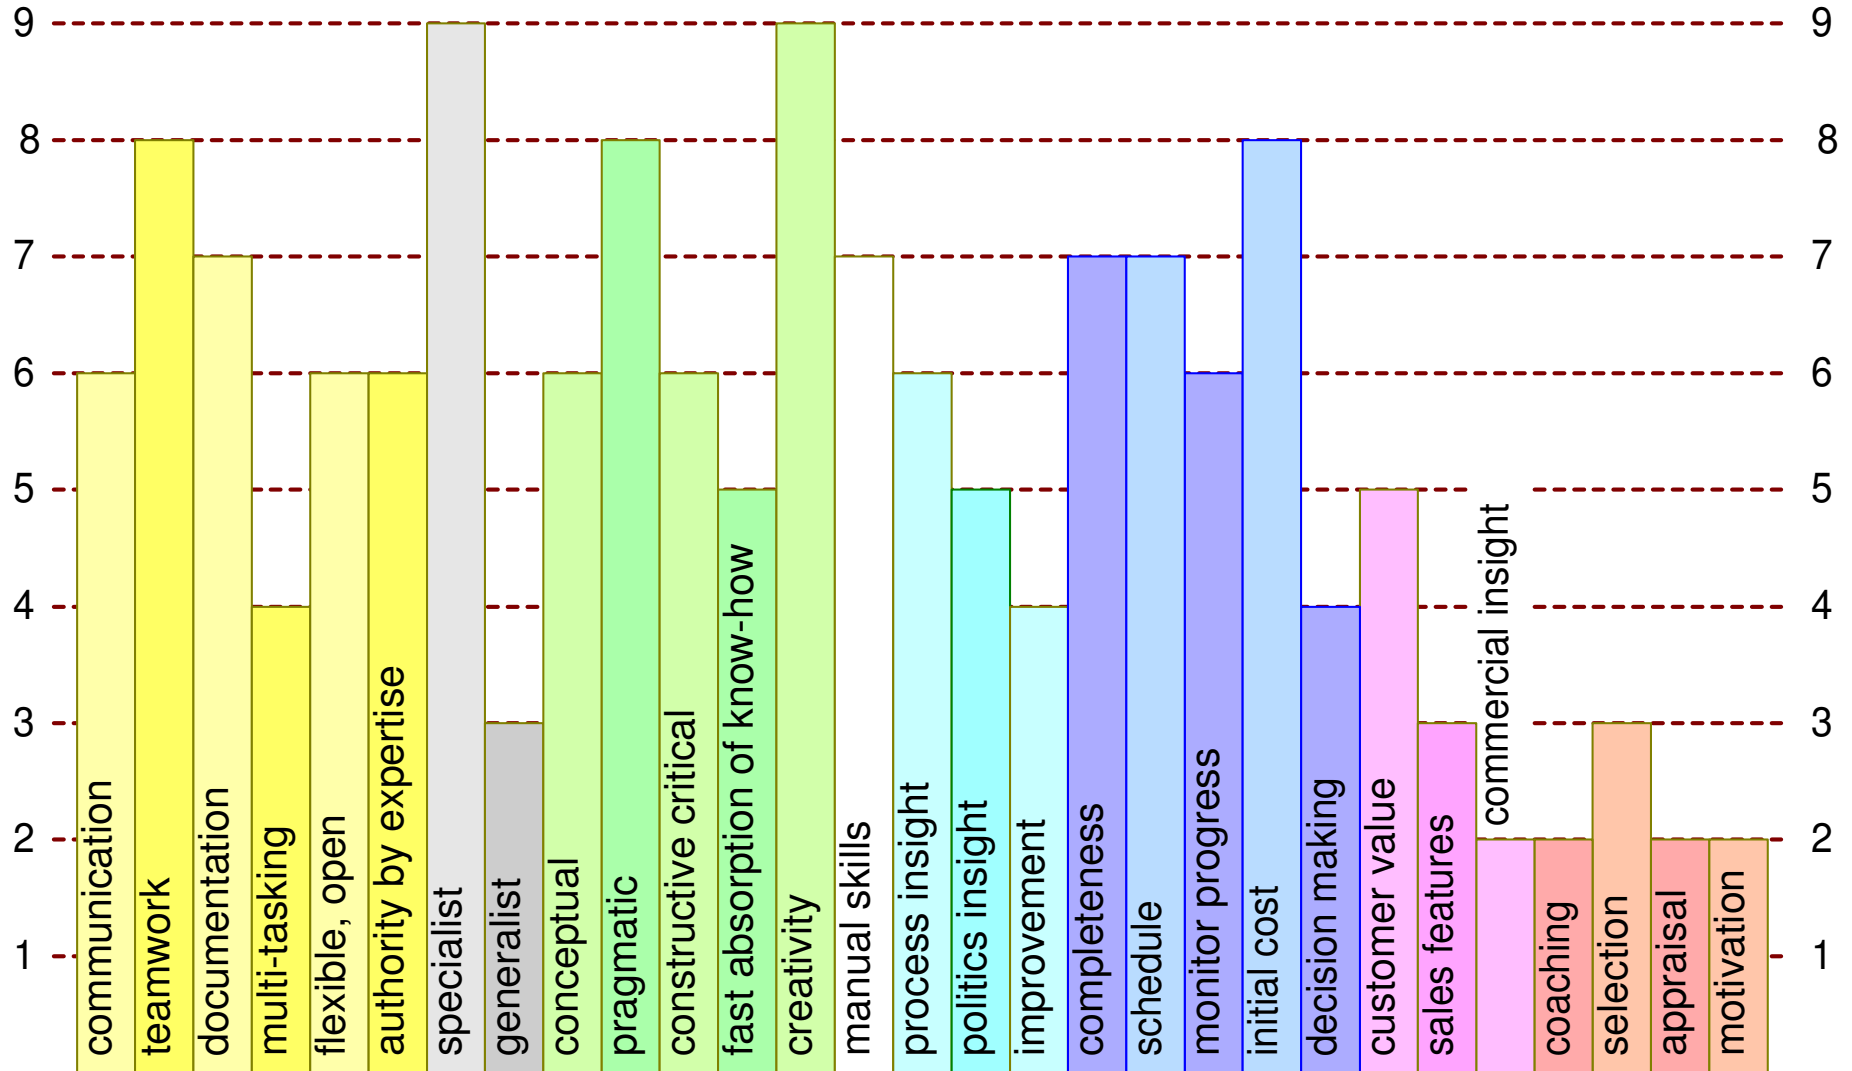

System Architect

Test Engineer

Developer

Operational Leader

Line Manager

Commercial Manager

The numbers behind the bars

	communication	teamwork	documentation	multi-tasking	flexible, open	authority by expertise	specialist	generalist	conceptual	pragmatic	constructive critical	fast absorption of know-how	creativity	manual skills	process insight	politics insight	improvement	completeness	schedule	monitor progress	initial cost	decision making	customer value	sales features	commercial insight	coaching	selection	appraisal	motivation
systems architect	9	8	9	9	9	9	3	9	9	7	9	9	8	3	7	7	5	3	5	2	5	8	8	4	4	6	5	3	7
test engineer	5	6	4	4	5	8	4	7	4	9	6	9	4	9	6	4	4	3	4	3	3	3	6	3	2	2	2	2	4
developer	6	8	7	4	6	6	9	3	6	8	6	5	9	7	6	5	4	7	7	6	8	4	5	3	2	2	3	2	2
operational leader	8	8	4	9	5	4	2	6	4	9	5	5	5	3	9	9	5	9	9	9	9	9	7	5	3	5	6	6	8
line manager	6	6	4	4	5	5	7	4	6	5	5	4	4	2	9	6	9	4	4	4	4	4	5	3	3	9	9	9	9
commercial manager	9	8	4	8	8	8	2	5	7	9	5	5	9	2	4	4	4	5	5	2	5	8	9	9	9	4	2	2	8