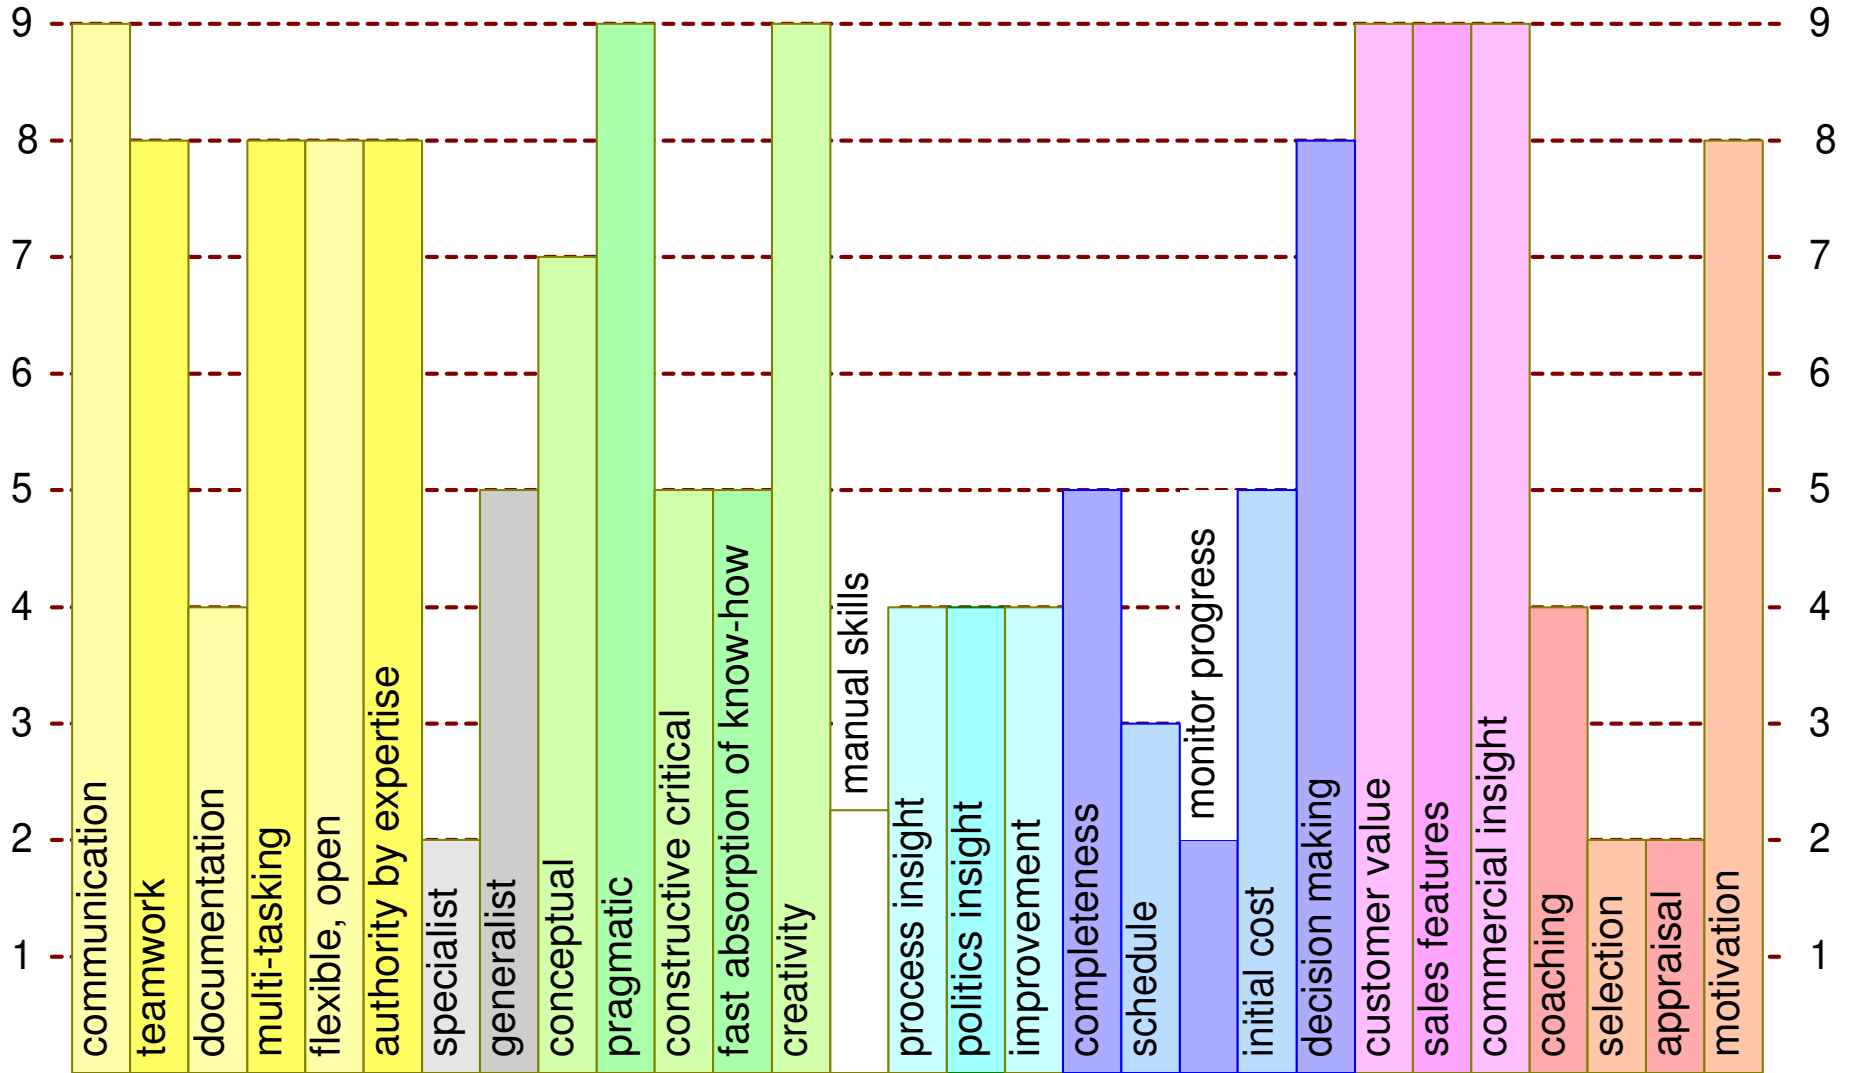

System Architect

Test Engineer

Developer

Operational Leader

Line Manager

Commercial Manager

The numbers behind the bars

	communication	teamwork	documentation	multi-tasking	flexible, open	authority by expertise	specialist	generalist	conceptual	pragmatic	constructive critical	fast absorption of know-how	creativity	manual skills	process insight	politics insight	improvement	completeness	schedule	monitor progress	initial cost	decision making	customer value	sales features	commercial insight	coaching	selection	appraisal	motivation
systems architect	9	8	9	9	9	9	3	9	9	7	9	9	8	3	7	7	5	3	5	2	5	8	8	4	4	6	5	3	7
test engineer	5	6	4	4	5	8	4	7	4	9	6	9	4	9	6	4	4	3	4	3	3	3	6	3	2	2	2	2	4
developer	6	8	7	4	6	6	9	3	6	8	6	5	9	7	6	5	4	7	7	6	8	4	5	3	2	2	3	2	2
operational leader	8	8	4	9	5	4	2	6	4	9	5	5	5	3	9	9	5	9	9	9	9	9	7	5	3	5	6	6	8
line manager	6	6	4	4	5	5	7	4	6	5	5	4	4	2	9	6	9	4	4	4	4	4	5	3	3	9	9	9	9
commercial manager	9	8	4	8	8	8	2	5	7	9	5	5	9	2	4	4	4	5	5	2	5	8	9	9	9	4	2	2	8