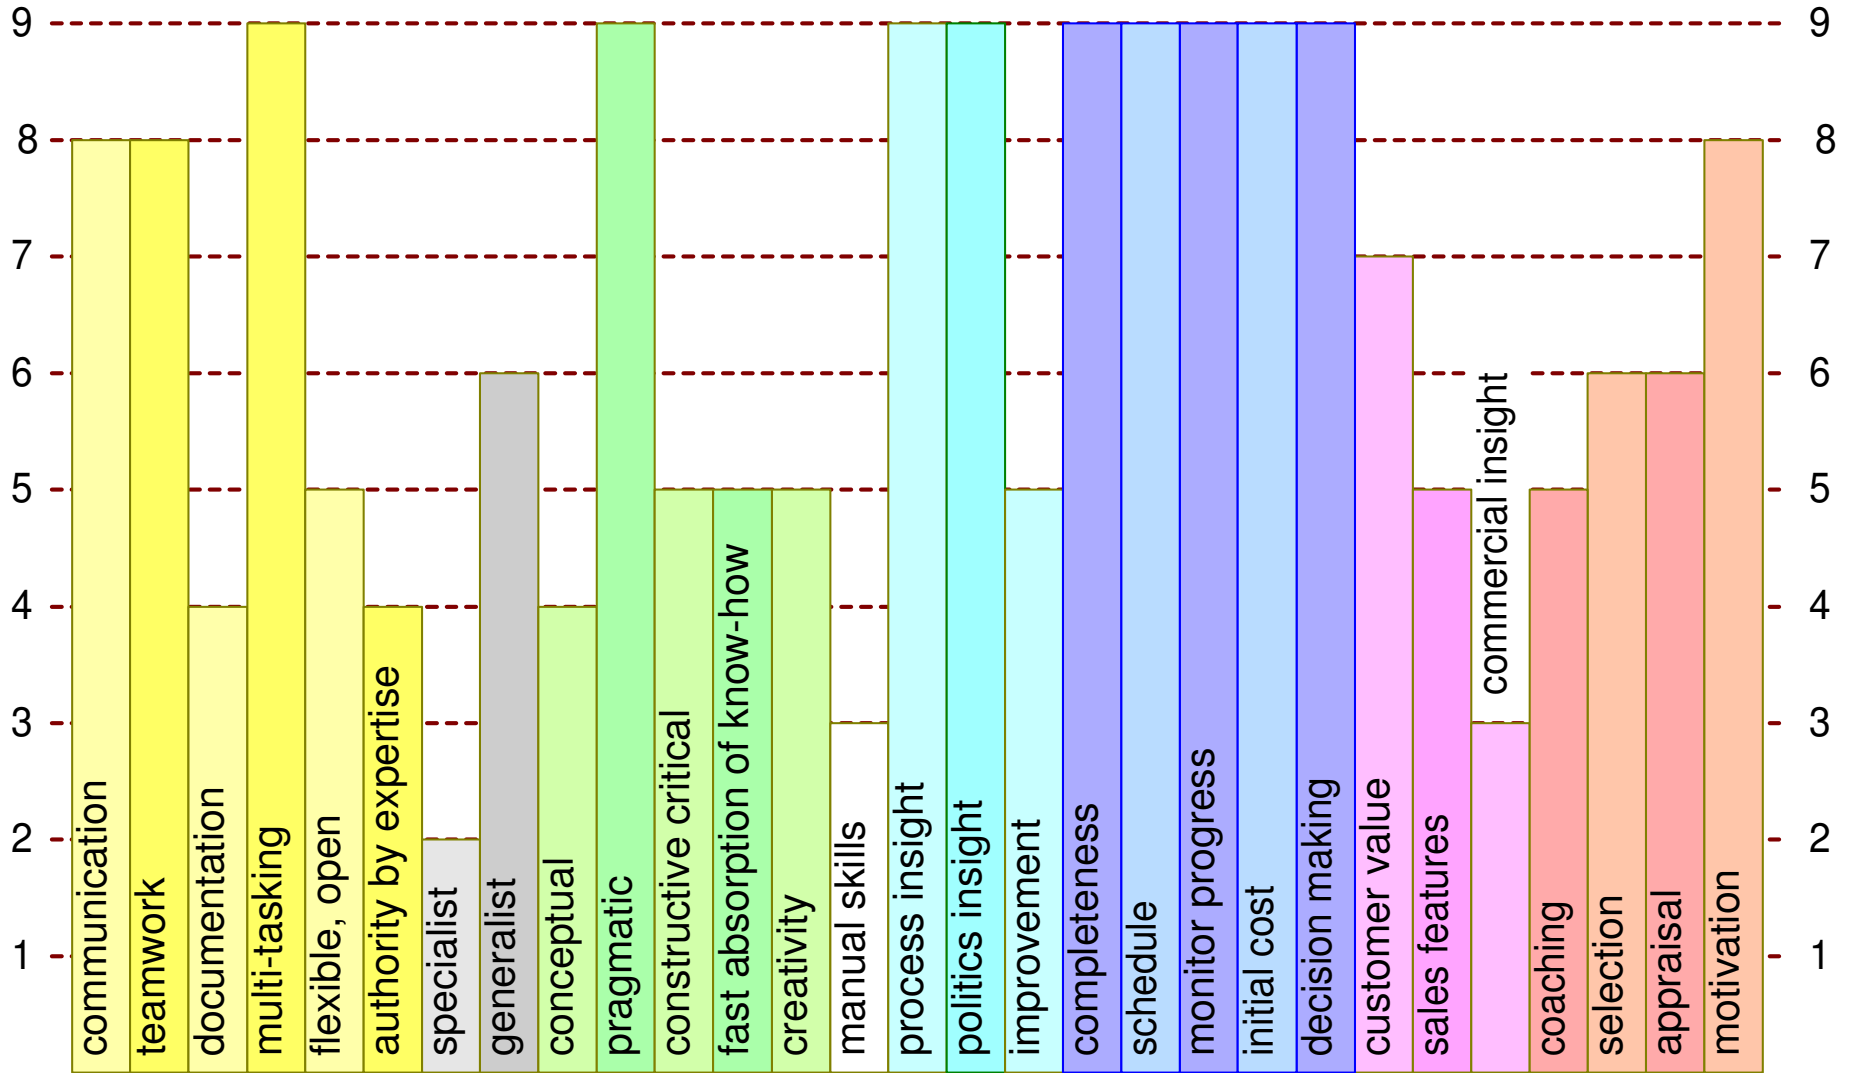

System Architect

Test Engineer

Developer

Operational Leader

Line Manager

Commercial Manager

The numbers behind the bars

	communication	teamwork	documentation	multi-tasking	flexible, open	authority by expertise	specialist	generalist	conceptual	pragmatic	constructive critical	fast absorption of know-how	creativity	manual skills	process insight	politics insight	improvement	completeness	schedule	monitor progress	initial cost	decision making	customer value	sales features	commercial insight	coaching	selection	appraisal	motivation
systems architect	9	8	9	9	9	9	3	9	9	7	9	9	8	3	7	7	5	3	5	2	5	8	8	4	4	6	5	3	7
test engineer	5	6	4	4	5	8	4	7	4	9	6	9	4	9	6	4	4	3	4	3	3	3	6	3	2	2	2	2	4
developer	6	8	7	4	6	6	9	3	6	8	6	5	9	7	6	5	4	7	7	6	8	4	5	3	2	2	3	2	2
operational leader	8	8	4	9	5	4	2	6	4	9	5	5	5	3	9	9	5	9	9	9	9	9	7	5	3	5	6	6	8
line manager	6	6	4	4	5	5	7	4	6	5	5	4	4	2	9	6	9	4	4	4	4	4	5	3	3	9	9	9	9
commercial manager	9	8	4	8	8	8	2	5	7	9	5	5	9	2	4	4	4	5	5	2	5	8	9	9	9	4	2	2	8