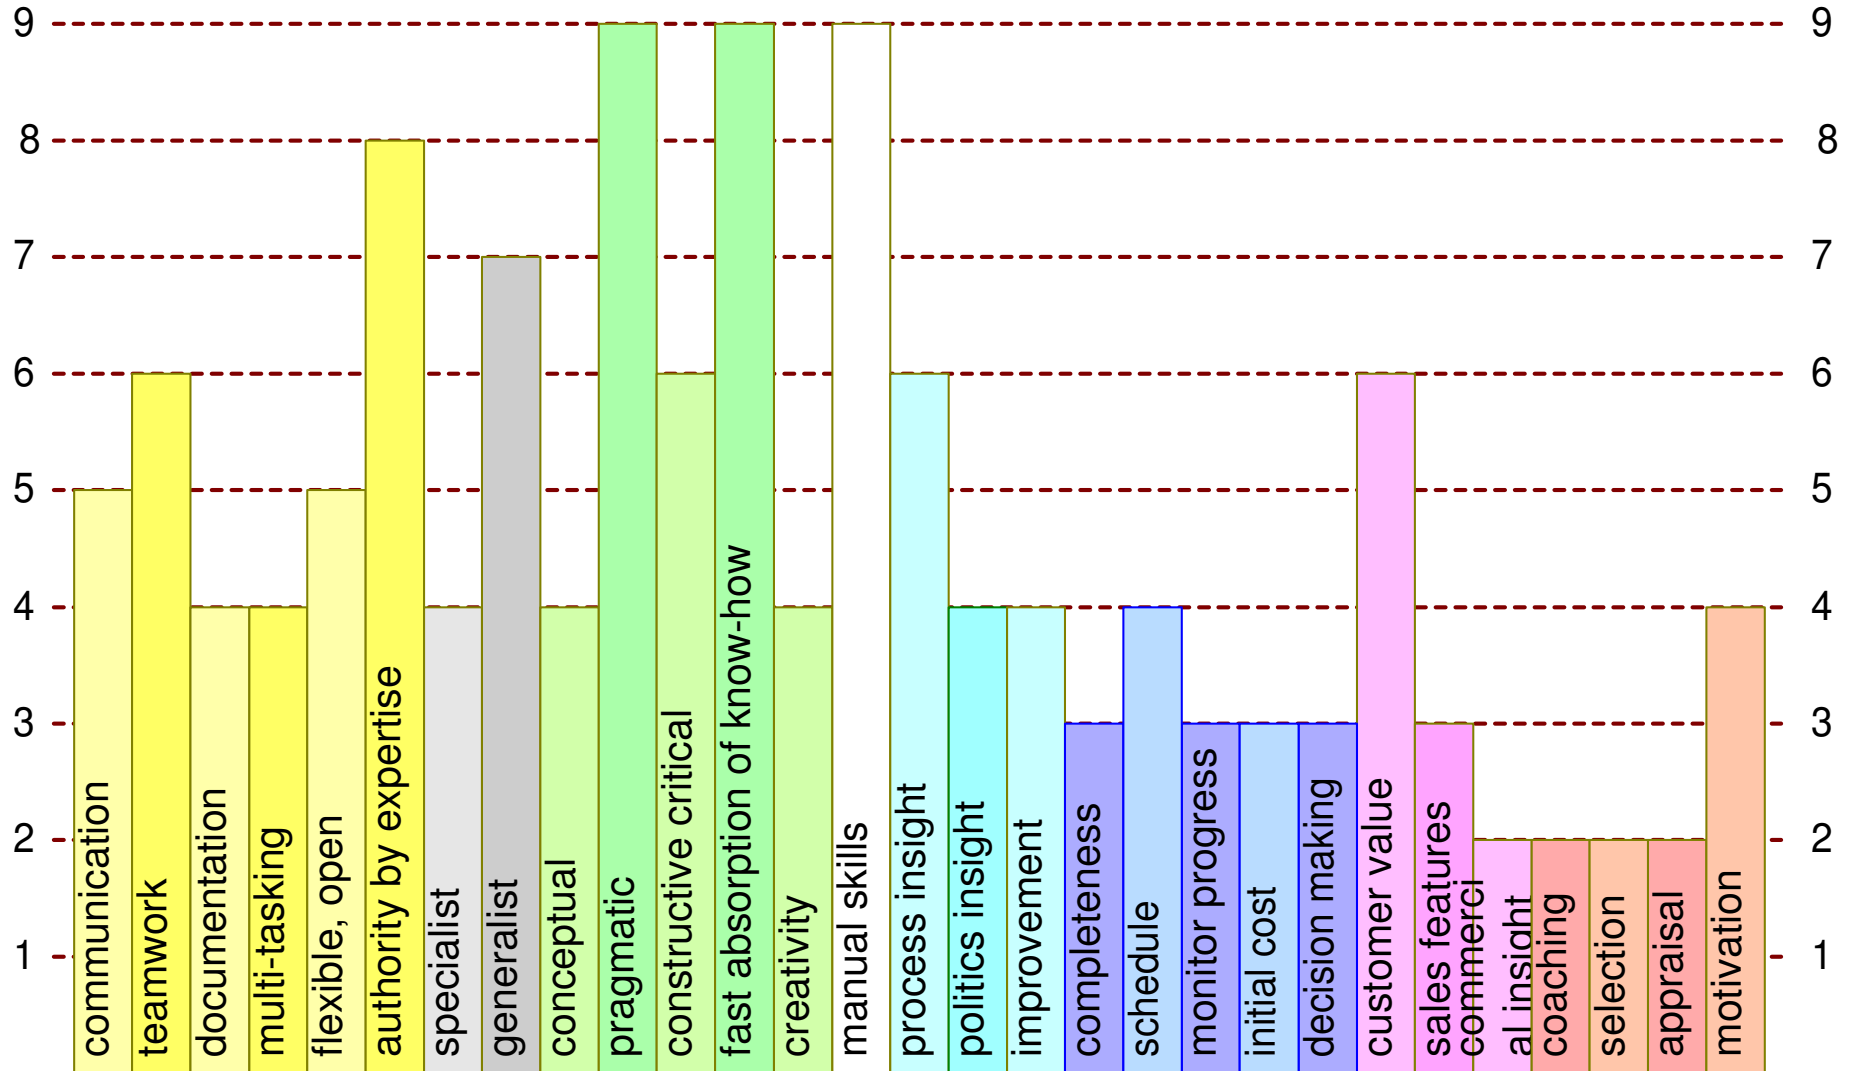

System Architect

Test Engineer

Developer

Operational Leader

Line Manager

Commercial Manager

The numbers behind the bars

	communication	teamwork	documentation	multi-tasking	flexible, open	authority by expertise	specialist	generalist	conceptual	pragmatic	constructive critical	fast absorption of know-how	creativity	manual skills	process insight	politics insight	improvement	completeness	schedule	monitor progress	initial cost	decision making	customer value	sales features	commercial insight	coaching	selection	appraisal	motivation
systems architect	9	8	9	9	9	9	3	9	9	7	9	9	8	3	7	7	5	3	5	2	5	8	8	4	4	6	5	3	7
test engineer	5	6	4	4	5	8	4	7	4	9	6	9	4	9	6	4	4	3	4	3	3	3	6	3	2	2	2	2	4
developer	6	8	7	4	6	6	9	3	6	8	6	5	9	7	6	5	4	7	7	6	8	4	5	3	2	2	3	2	2
operational leader	8	8	4	9	5	4	2	6	4	9	5	5	5	3	9	9	5	9	9	9	9	9	7	5	3	5	6	6	8
line manager	6	6	4	4	5	5	7	4	6	5	5	4	4	2	9	6	9	4	4	4	4	4	5	3	3	9	9	9	9
commercial manager	9	8	4	8	8	8	2	5	7	9	5	5	9	2	4	4	4	5	5	2	5	8	9	9	9	4	2	2	8