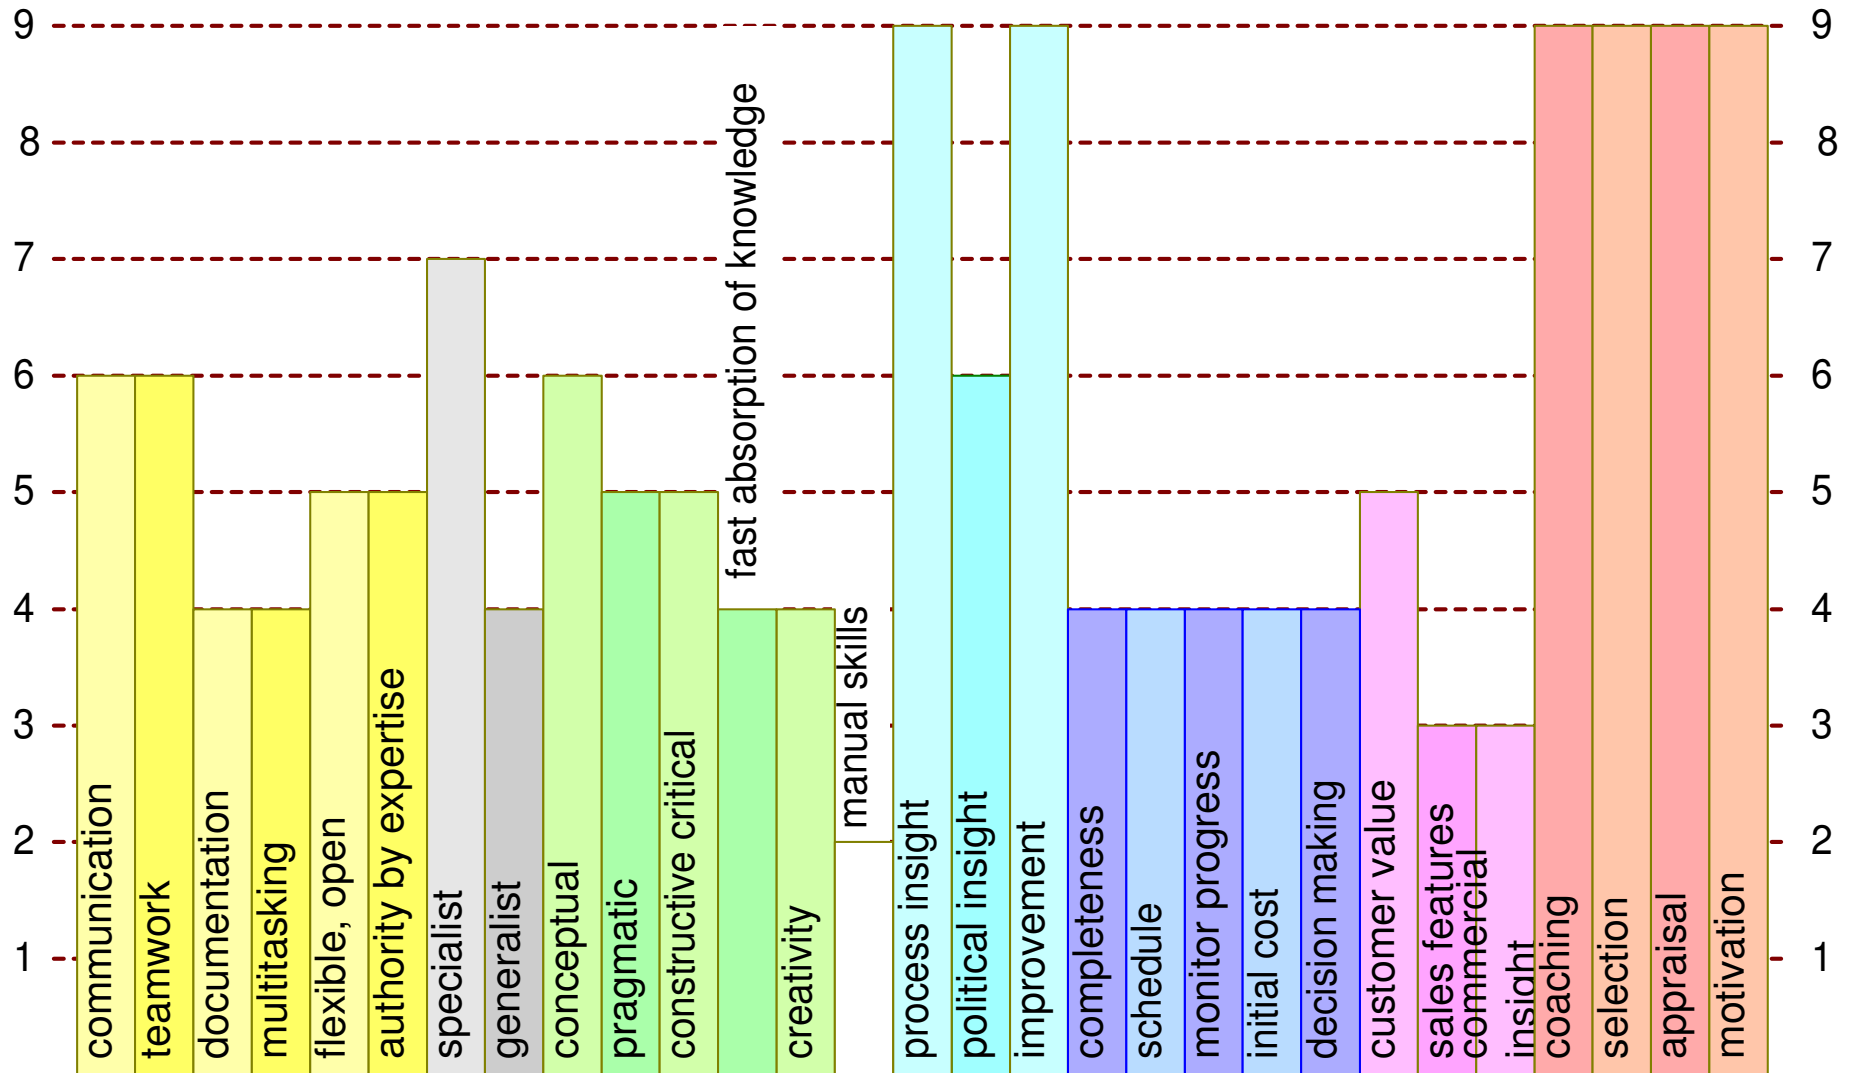

System Architect

Test Engineer

Developer

Operational Leader

Line Manager

Commercial Manager

The numbers behind the bars

	communication	teamwork	documentation	multitasking	flexible, open	authority by expertise	specialist	generalist	conceptual	pragmatic	constructive critical	fast absorption of knowledge	creativity	manual skills	process insight	political insight	improvement	completeness	schedule	monitor progress	initial cost	decision making	customer value	sales features	commercial insight	coaching	selection	appraisal	motivation
systems architect	9	8	9	9	9	9	3	9	9	7	9	9	8	3	7	7	5	3	5	2	5	8	8	4	4	6	5	3	7
test engineer	5	6	4	4	5	8	4	7	4	9	6	9	4	9	6	4	4	3	4	3	3	3	6	3	2	2	2	2	4
developer	6	8	7	4	6	6	9	3	6	8	6	5	9	7	6	5	4	7	7	6	8	4	5	3	2	2	3	2	2
operational leader	8	8	4	9	5	4	2	6	4	9	5	5	5	3	9	9	5	9	9	9	9	9	7	5	3	5	6	6	8
line manager	6	6	4	4	5	5	7	4	6	5	5	4	4	2	9	6	9	4	4	4	4	4	5	3	3	9	9	9	9
commercial manager	9	8	4	8	8	8	2	5	7	9	5	5	9	2	4	4	4	5	5	2	5	8	9	9	9	4	2	2	8