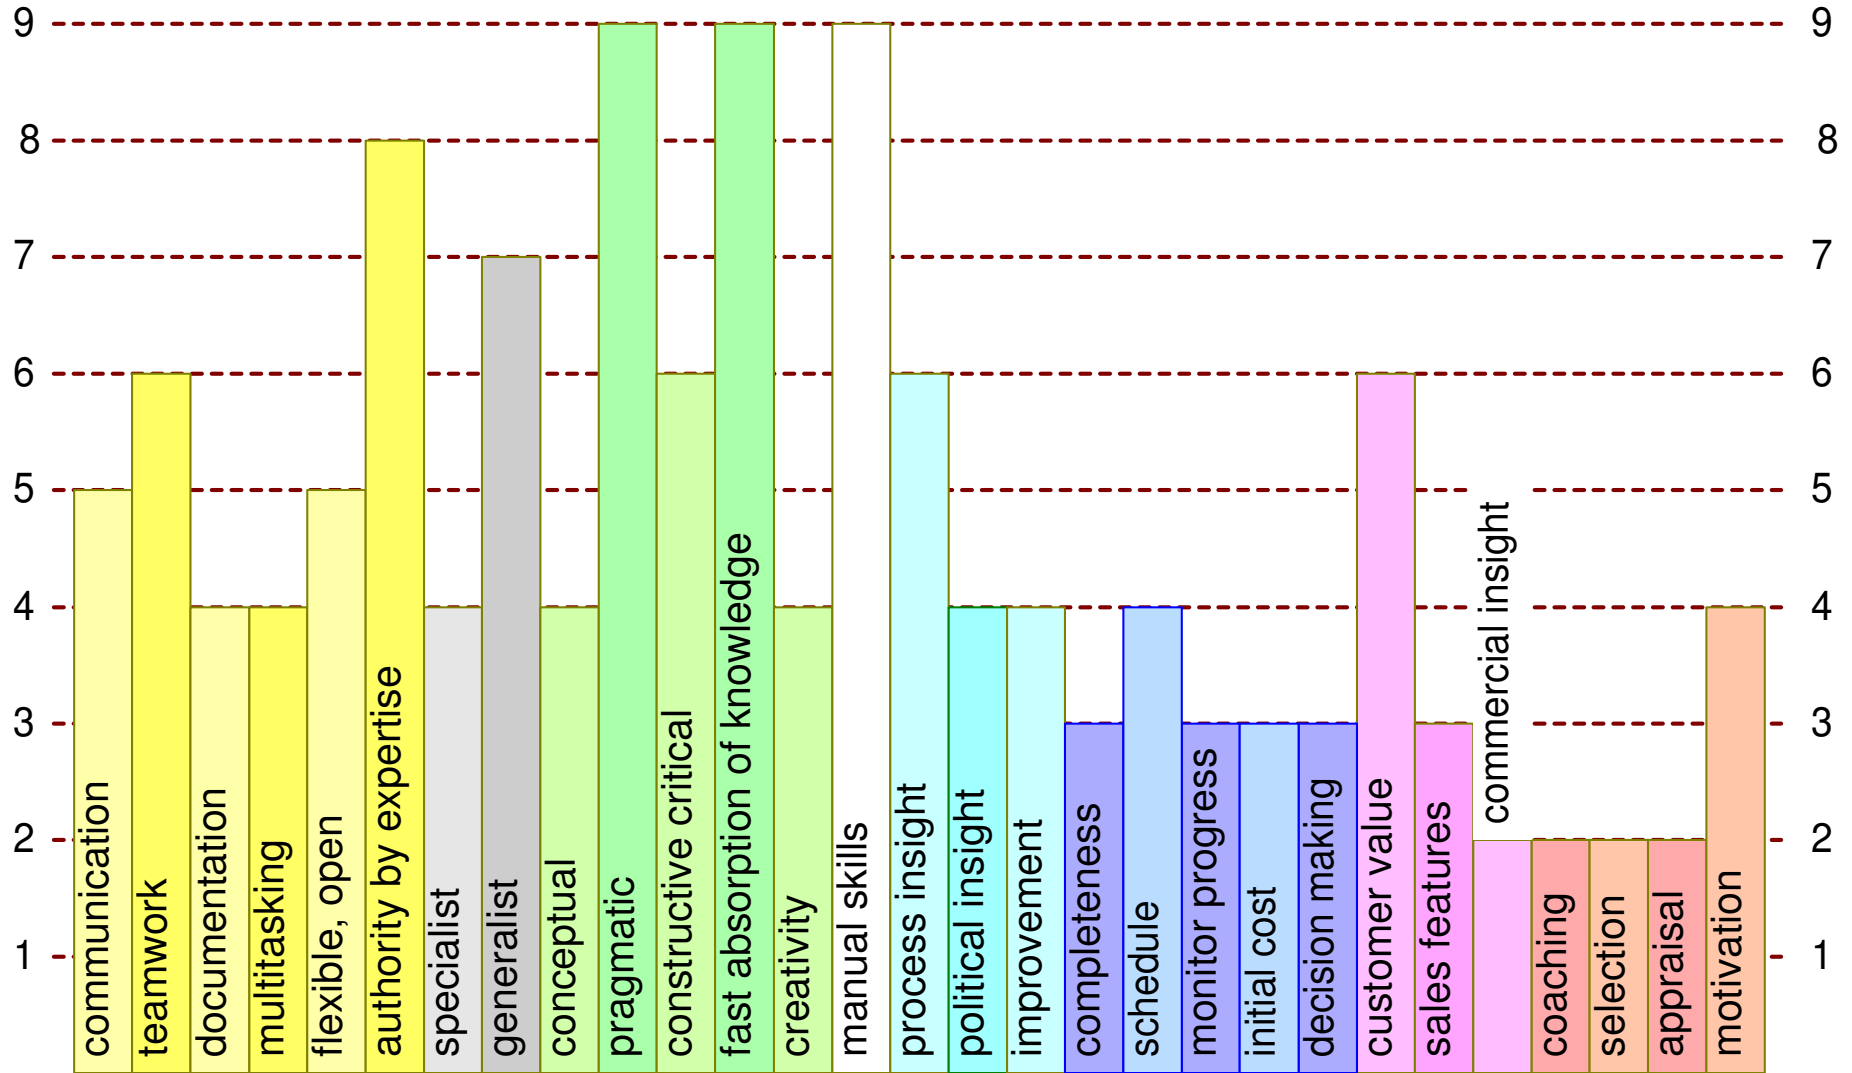

System Architect

Test Engineer

Developer

Operational Leader

Line Manager

Commercial Manager

The numbers behind the bars

	communication	teamwork	documentation	multitasking	flexible, open	authority by expertise	specialist	generalist	conceptual	pragmatic	constructive critical	fast absorption of knowledge	creativity	manual skills	process insight	political insight	improvement	completeness	schedule	monitor progress	initial cost	decision making	customer value	sales features	commercial insight	coaching	selection	appraisal	motivation
systems architect	9	8	9	9	9	9	3	9	9	7	9	9	8	3	7	7	5	3	5	2	5	8	8	4	4	6	5	3	7
test engineer	5	6	4	4	5	8	4	7	4	9	6	9	4	9	6	4	4	3	4	3	3	3	6	3	2	2	2	2	4
developer	6	8	7	4	6	6	9	3	6	8	6	5	9	7	6	5	4	7	7	6	8	4	5	3	2	2	3	2	2
operational leader	8	8	4	9	5	4	2	6	4	9	5	5	5	3	9	9	5	9	9	9	9	9	7	5	3	5	6	6	8
line manager	6	6	4	4	5	5	7	4	6	5	5	4	4	2	9	6	9	4	4	4	4	4	5	3	3	9	9	9	9
commercial manager	9	8	4	8	8	8	2	5	7	9	5	5	9	2	4	4	4	5	5	2	5	8	9	9	9	4	2	2	8