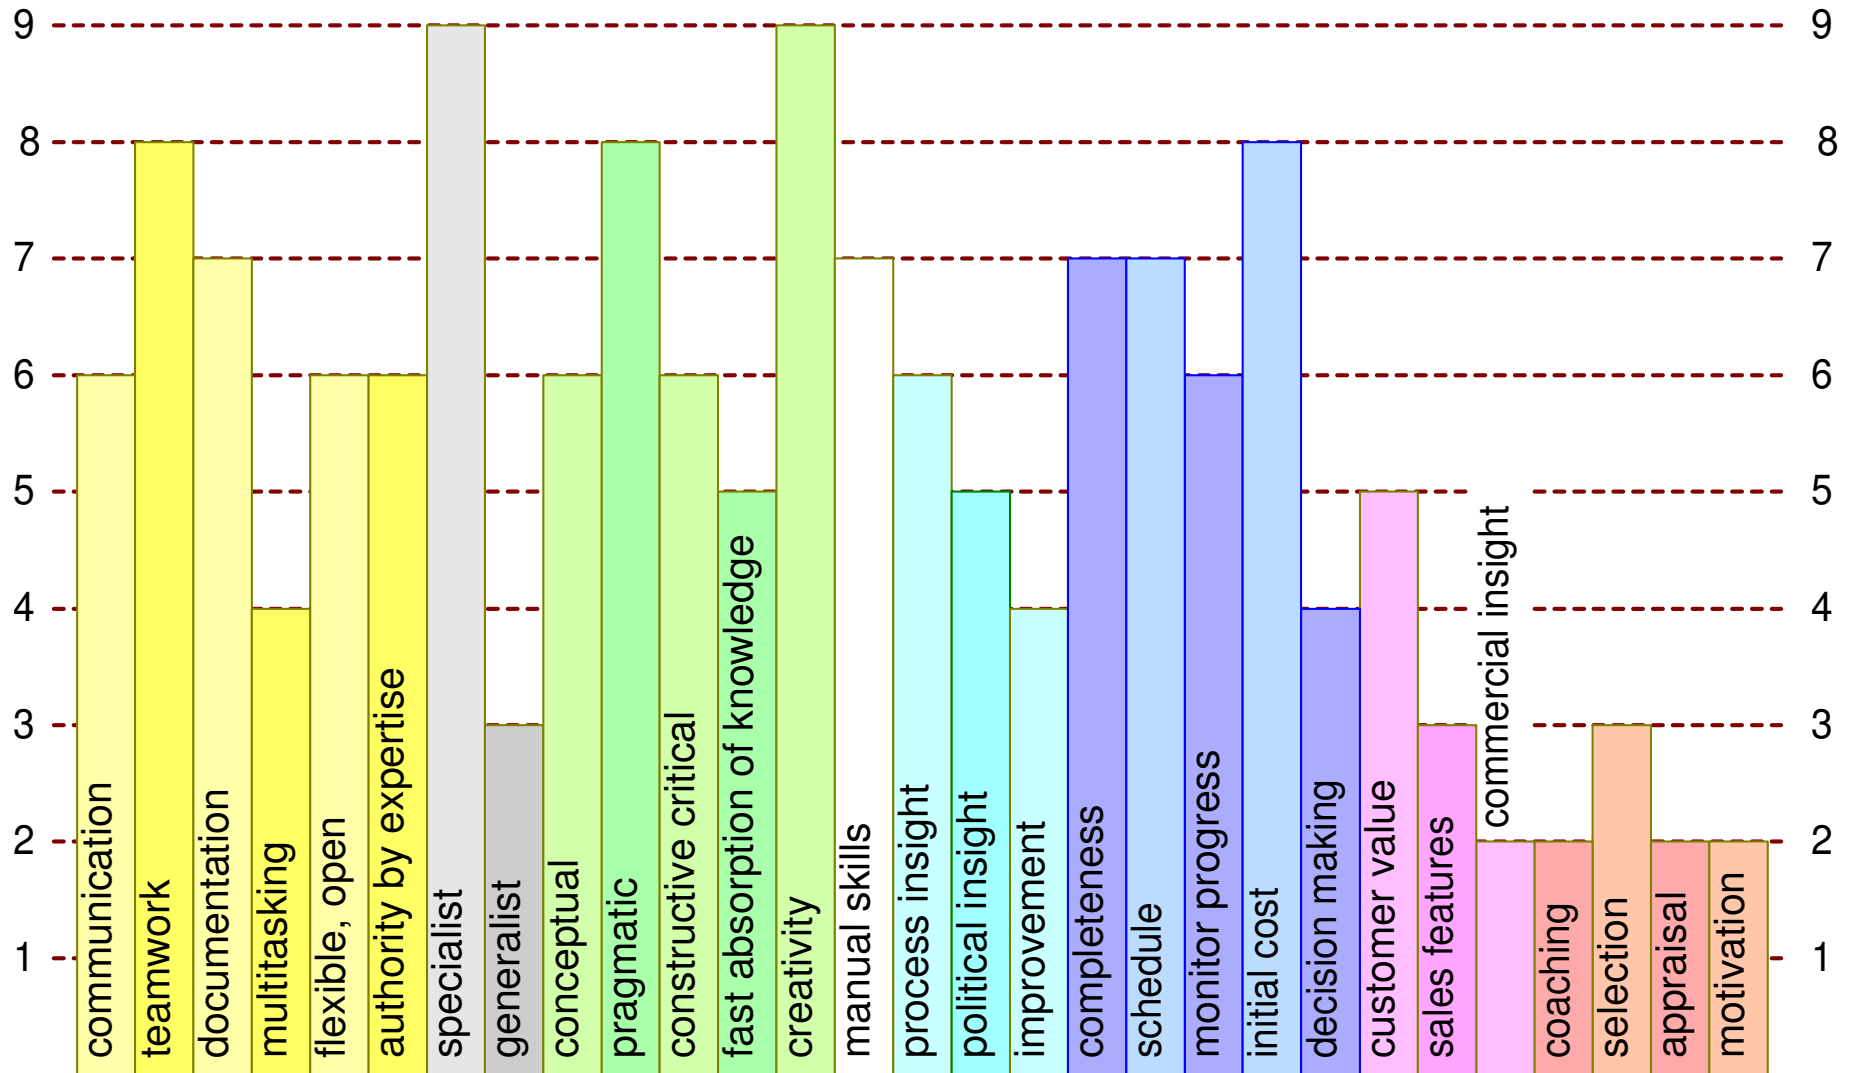

System Architect

Test Engineer

Developer

Operational Leader

Line Manager

Commercial Manager

The numbers behind the bars

	communication	teamwork	documentation	multitasking	flexible, open	authority by expertise	specialist	generalist	conceptual	pragmatic	constructive critical	fast absorption of knowledge	creativity	manual skills	process insight	political insight	improvement	completeness	schedule	monitor progress	initial cost	decision making	customer value	sales features	commercial insight	coaching	selection	appraisal	motivation
systems architect	9	8	9	9	9	9	3	9	9	7	9	9	8	3	7	7	5	3	5	2	5	8	8	4	4	6	5	3	7
test engineer	5	6	4	4	5	8	4	7	4	9	6	9	4	9	6	4	4	3	4	3	3	3	6	3	2	2	2	2	4
developer	6	8	7	4	6	6	9	3	6	8	6	5	9	7	6	5	4	7	7	6	8	4	5	3	2	2	3	2	2
operational leader	8	8	4	9	5	4	2	6	4	9	5	5	5	3	9	9	5	9	9	9	9	9	7	5	3	5	6	6	8
line manager	6	6	4	4	5	5	7	4	6	5	5	4	4	2	9	6	9	4	4	4	4	4	5	3	3	9	9	9	9
commercial manager	9	8	4	8	8	8	2	5	7	9	5	5	9	2	4	4	4	5	5	2	5	8	9	9	9	4	2	2	8