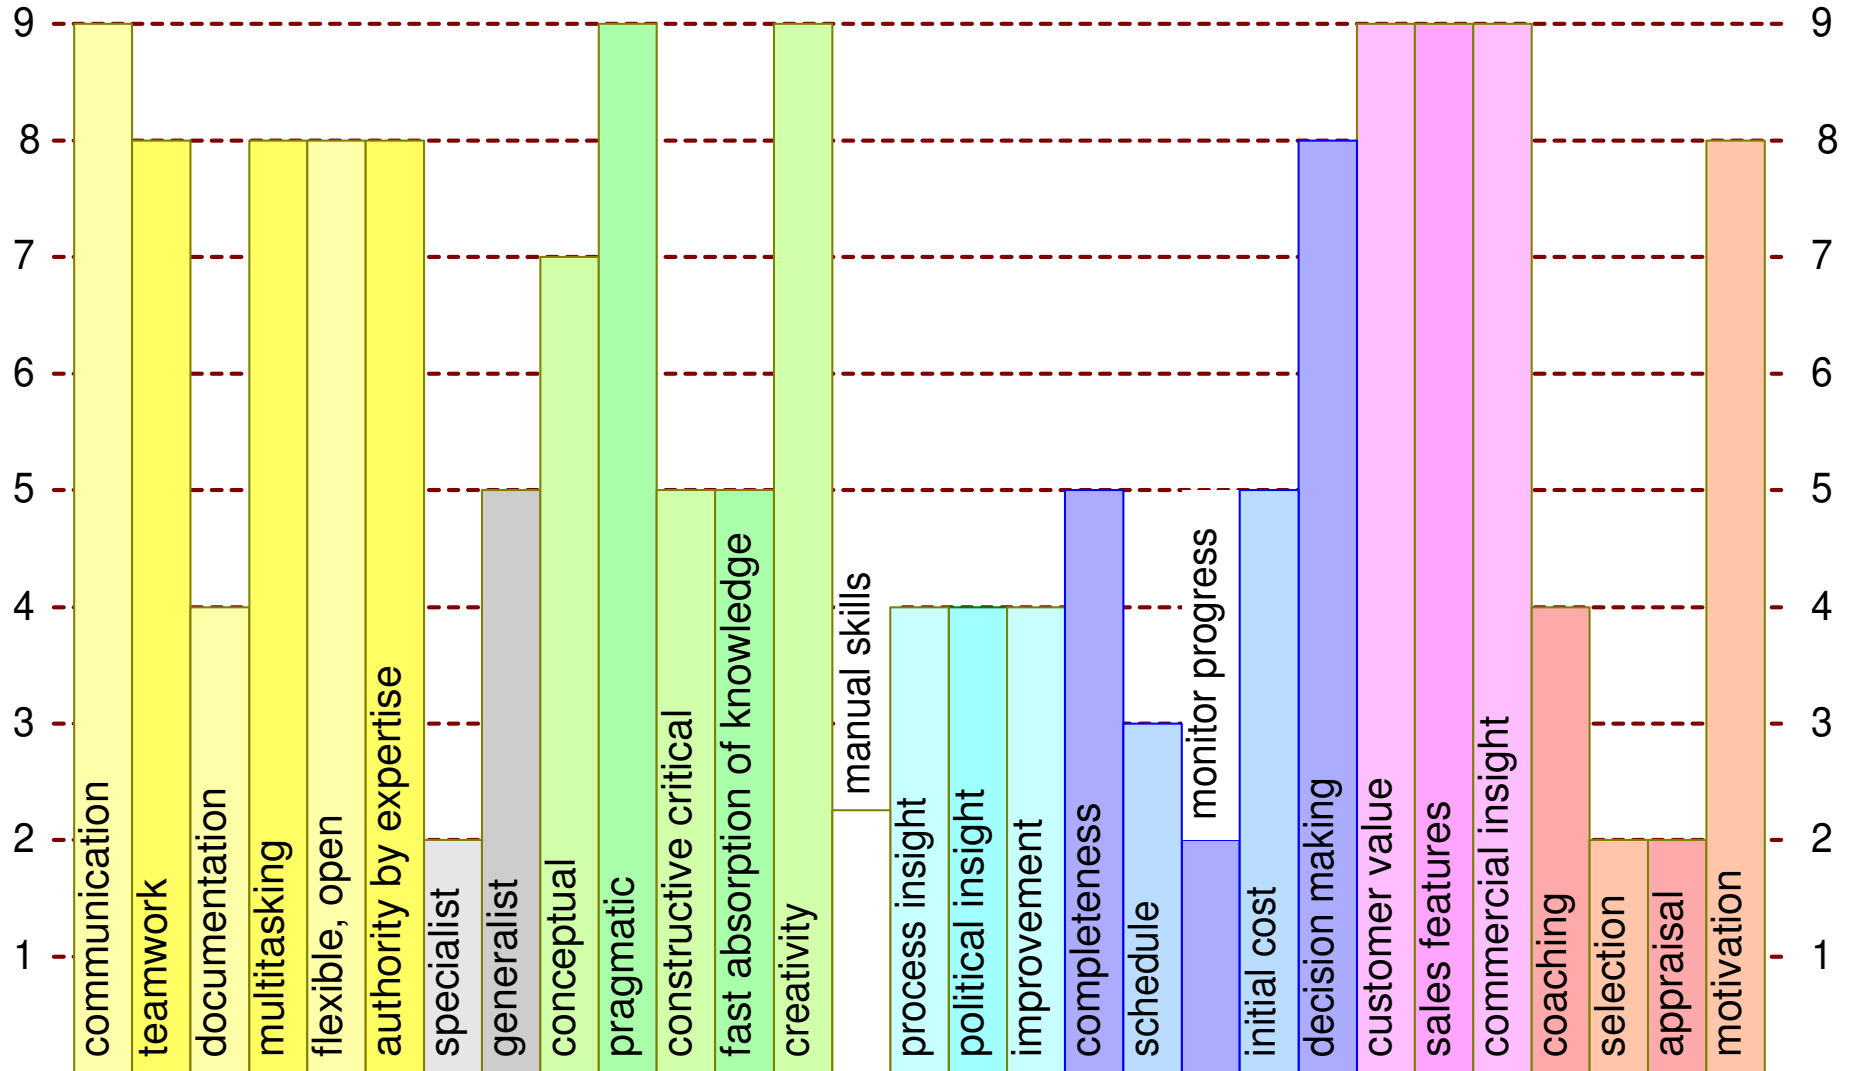

System Architect

Test Engineer

Developer

Operational Leader

Line Manager

Commercial Manager

The numbers behind the bars

	communication	teamwork	documentation	multitasking	flexible, open	authority by expertise	specialist	generalist	conceptual	pragmatic	constructive critical	fast absorption of knowledge	creativity	manual skills	process insight	political insight	improvement	completeness	schedule	monitor progress	initial cost	decision making	customer value	sales features	commercial insight	coaching	selection	appraisal	motivation
systems architect	9	8	9	9	9	9	3	9	9	7	9	9	8	3	7	7	5	3	5	2	5	8	8	4	4	6	5	3	7
test engineer	5	6	4	4	5	8	4	7	4	9	6	9	4	9	6	4	4	3	4	3	3	3	6	3	2	2	2	2	4
developer	6	8	7	4	6	6	9	3	6	8	6	5	9	7	6	5	4	7	7	6	8	4	5	3	2	2	3	2	2
operational leader	8	8	4	9	5	4	2	6	4	9	5	5	5	3	9	9	5	9	9	9	9	9	7	5	3	5	6	6	8
line manager	6	6	4	4	5	5	7	4	6	5	5	4	4	2	9	6	9	4	4	4	4	4	5	3	3	9	9	9	9
commercial manager	9	8	4	8	8	8	2	5	7	9	5	5	9	2	4	4	4	5	5	2	5	8	9	9	9	4	2	2	8