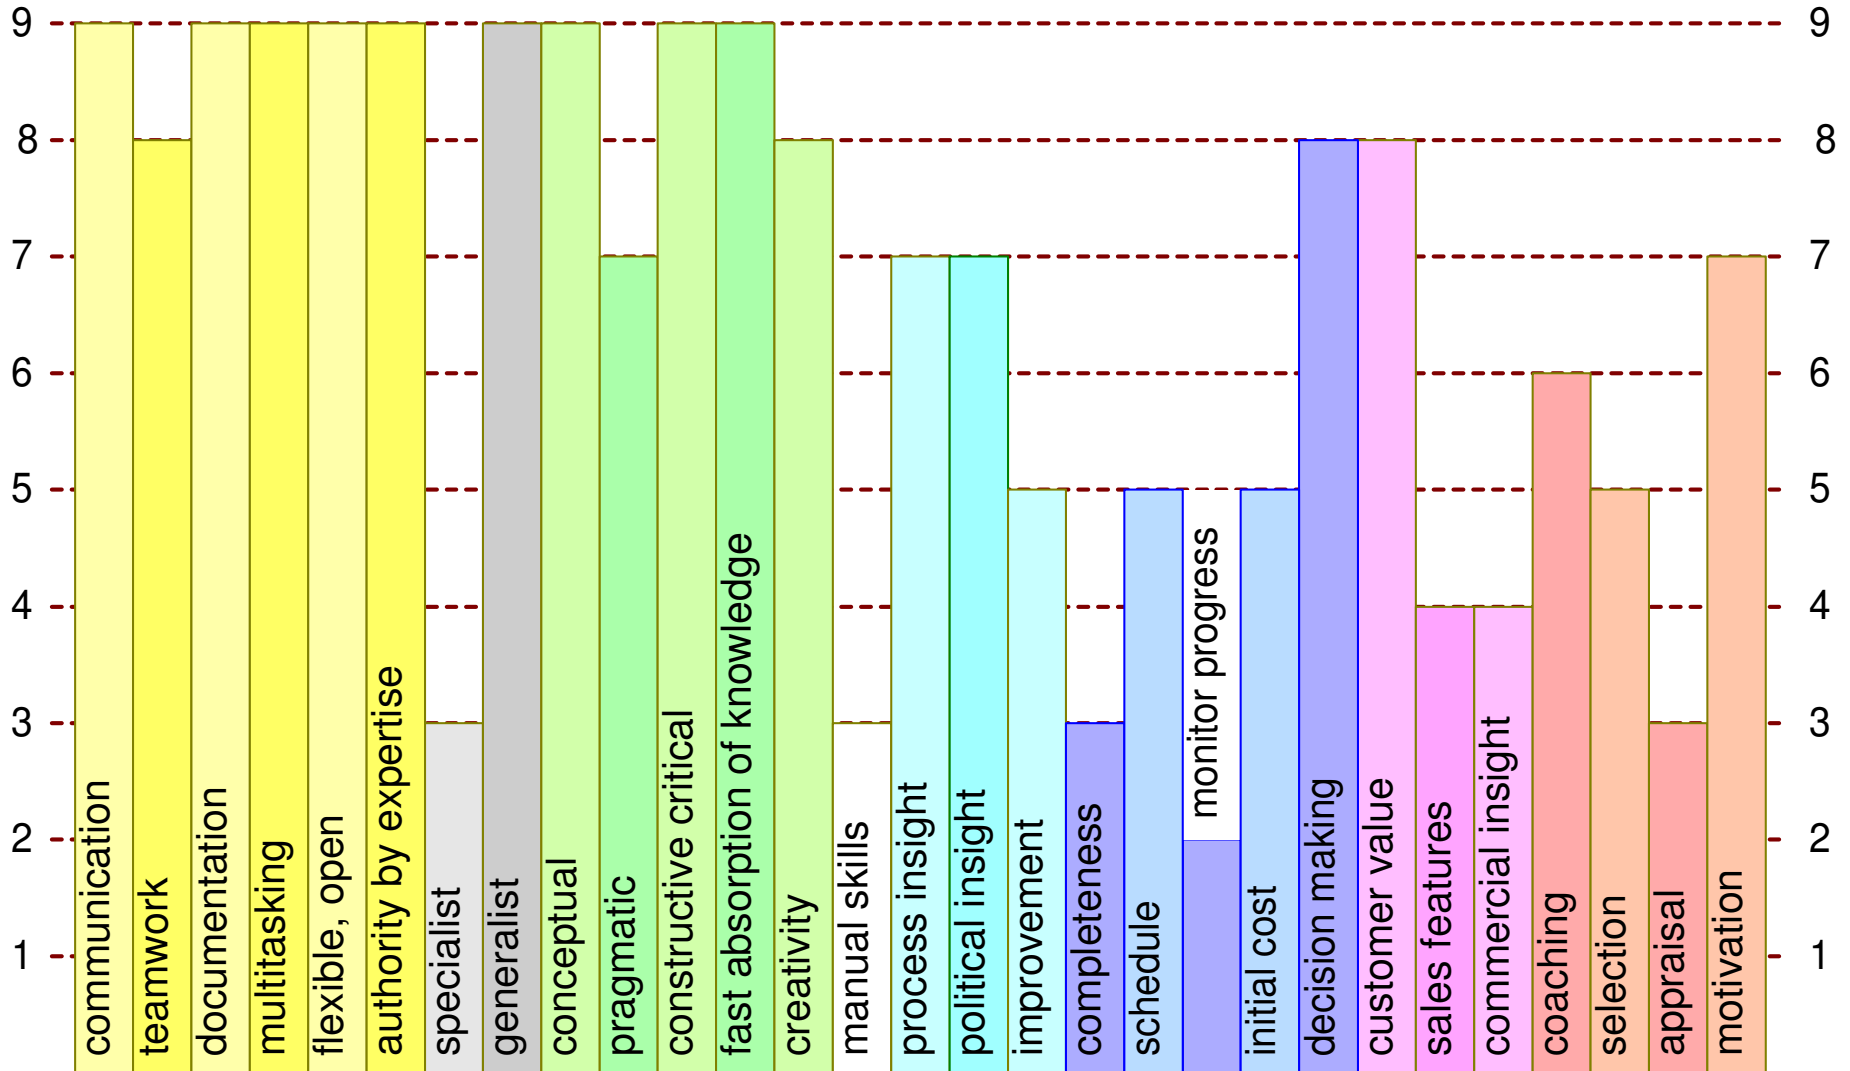

System Architect

Test Engineer

Developer

Operational Leader

Line Manager

Commercial Manager

The numbers behind the bars

	communication	teamwork	documentation	multitasking	flexible, open	authority by expertise	specialist	generalist	conceptual	pragmatic	constructive critical	fast absorption of knowledge	creativity	manual skills	process insight	political insight	improvement	completeness	schedule	monitor progress	initial cost	decision making	customer value	sales features	commercial insight	coaching	selection	appraisal	motivation
systems architect	9	8	9	9	9	9	3	9	9	7	9	9	8	3	7	7	5	3	5	2	5	8	8	4	4	6	5	3	7
test engineer	5	6	4	4	5	8	4	7	4	9	6	9	4	9	6	4	4	3	4	3	3	3	6	3	2	2	2	2	4
developer	6	8	7	4	6	6	9	3	6	8	6	5	9	7	6	5	4	7	7	6	8	4	5	3	2	2	3	2	2
operational leader	8	8	4	9	5	4	2	6	4	9	5	5	5	3	9	9	5	9	9	9	9	9	7	5	3	5	6	6	8
line manager	6	6	4	4	5	5	7	4	6	5	5	4	4	2	9	6	9	4	4	4	4	4	5	3	3	9	9	9	9
commercial manager	9	8	4	8	8	8	2	5	7	9	5	5	9	2	4	4	4	5	5	2	5	8	9	9	9	4	2	2	8